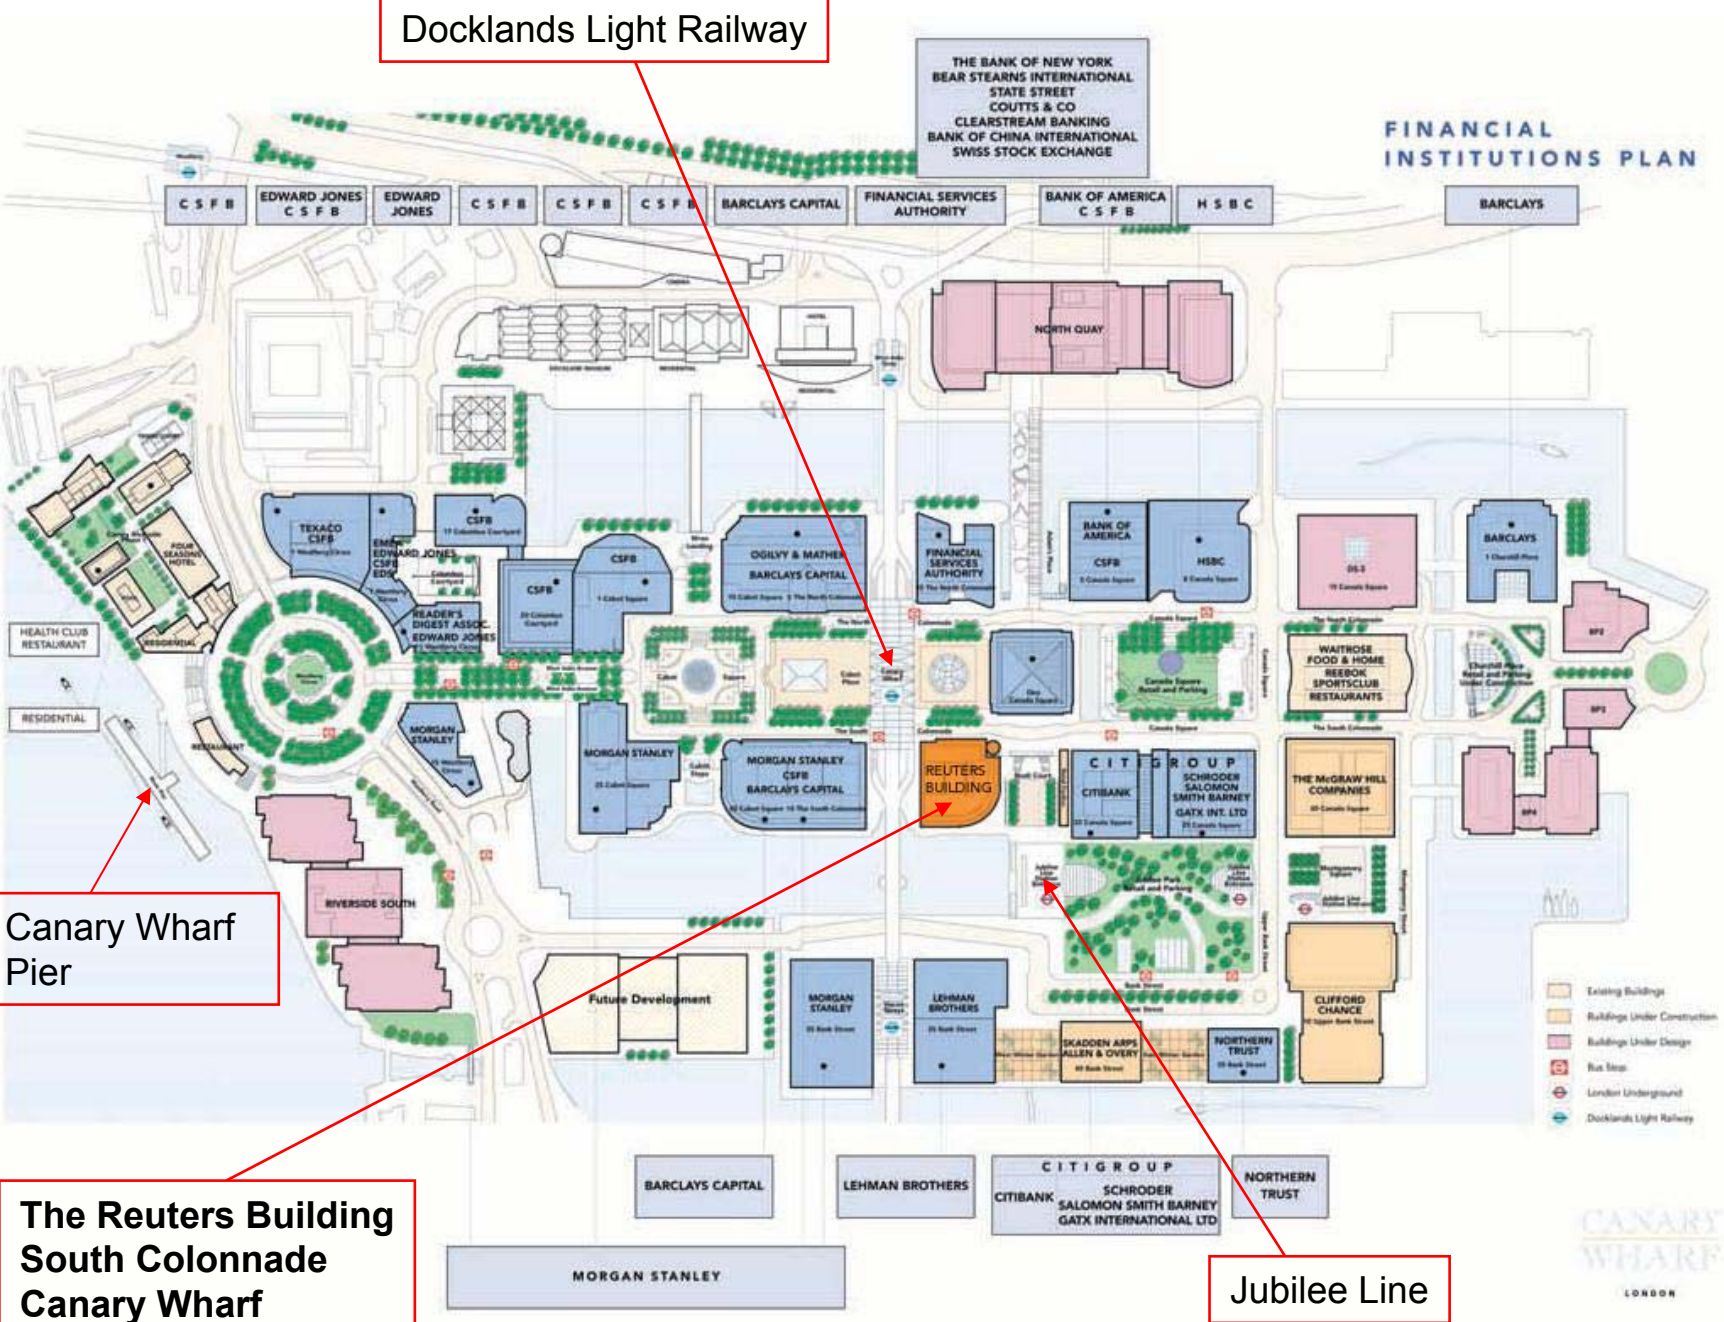

Docklands Light Railway

Canary Wharf Pier

The Reuters Building
South Colonnade
Canary Wharf
London, E14 5EP

Jubilee Line